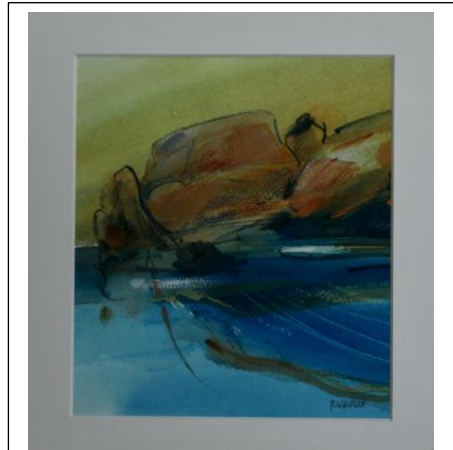

"Coastal Waters" watercolour by Pam Walpole
framed size 500mm x 330mm

"First Bay" watercolour by Pam Walpole
framed size 300 x 330

"River Red Gum"

watercolour
By Pam
Walpole

framed size
380mm x
300mm

"Some Days are Diamonds" acrylic by
Helena Jackson Lloyd
framed size 330mm square